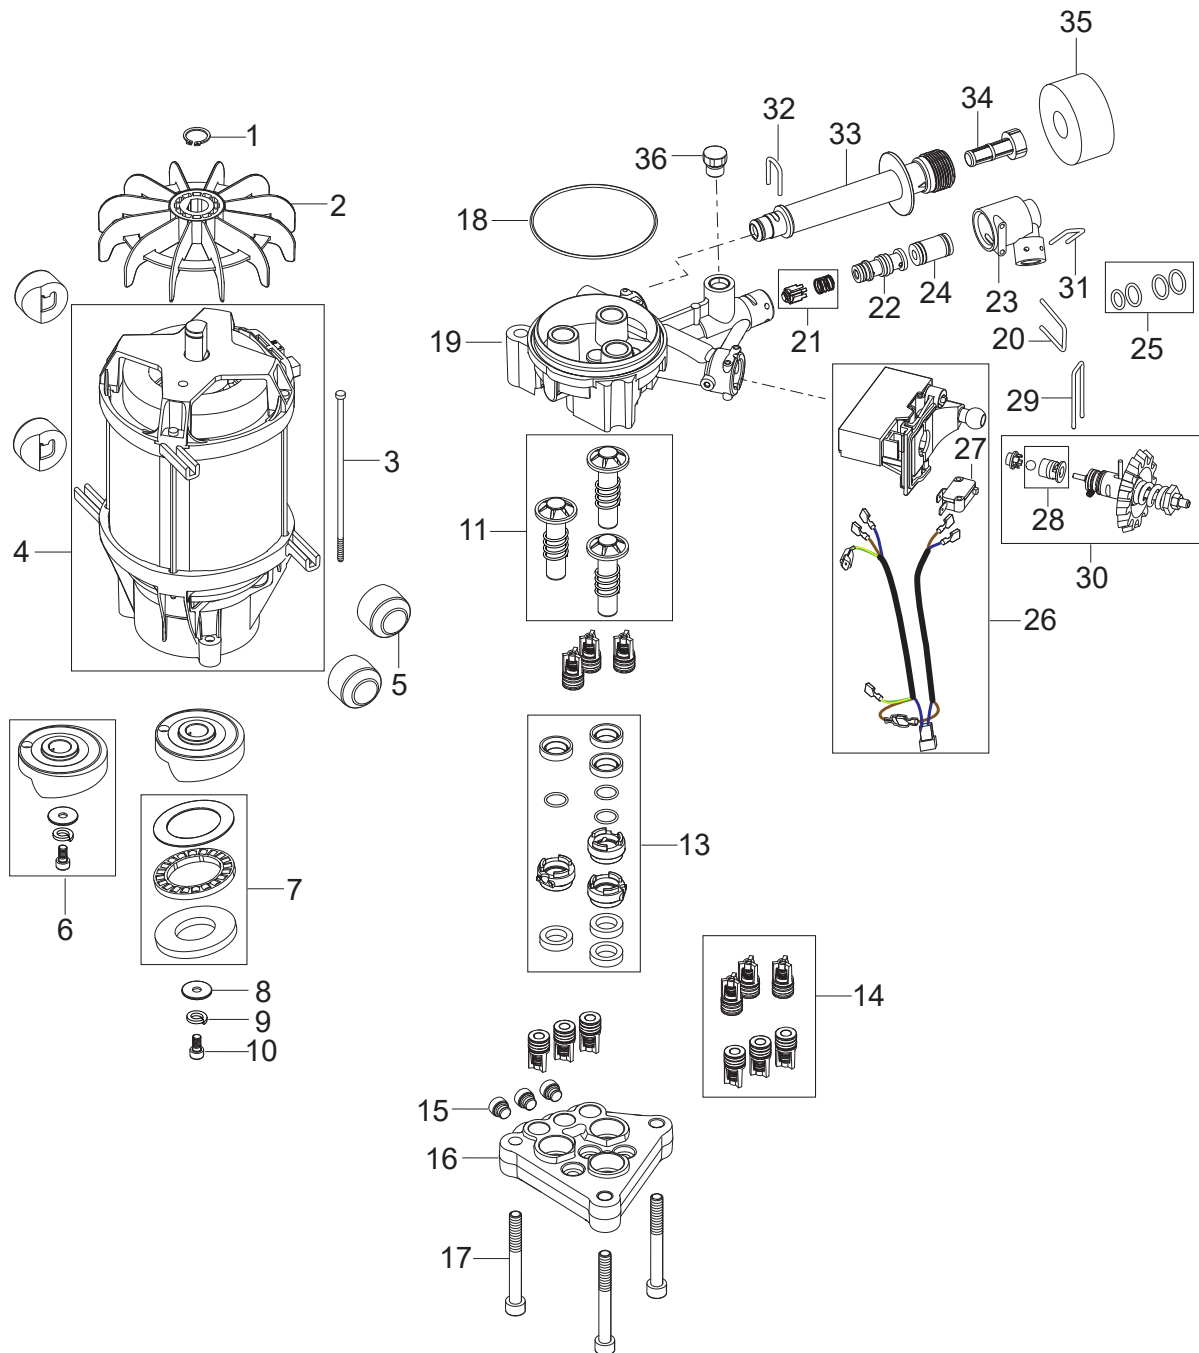

No.	Part No.	Qty.	Description	Part Note
0	5218602	1	PUMP OIL HV68 1X1L	
1	127500051	1	LOCK RING	
2	127500040	1	NEW FAN	
3	7180924	4	STUD 145 MM	
4	128500169	1	MOTOR 3.3KW SP	[1]
4	128500979	1	MOTOR 2.9KW	[2]
5	128332334	4	RACK FOR MOTOR	
6	128500173	1	WOBBLE DISC 9.5 DEGREE SP	[3]
6	128500175	1	WOBBLE DISC 8.4 DEGREE SP	[4]
6	128500172	1	WOBBLE DISC 10 DEGREE SP	[5]
7	1119705	1	BEARING REPAIR KIT	
8	127130066	1	WASHER D22XD6.4X1.5	
9	127500050	1	SPRING WASHER	
10	3913	1	SCREW M6X12	
11	301000836	1	PISTON STAINLESS REP.KIT 3PCS	
13	128500179	1	REP SEALING SYS STAINLESS SP	
14	6526026	1	VALVE SYSTEM REPAIR KIT	
15	6528586	3	PLUG WITH O-RING	
16	128501662	1	CYLINDER HEAD AL MACHINED PRO19	
16	127440028	1	CYLINDERHEAD	
17	1814597	3	CYLINDER SCREW M8X70 DIN 912-8.8 ZN	
18	3003654	1	O-RING 80X2 NBR 70SH	
19	128500981	1	CYLINDER BLOCK W/O MANOMETER	
20	128501328	1	U-PIN 3X20.3X45	[6]
21	128500183	1	NON RETURN VALVE SP	
22	128501681	1	INJECTOR D3	[7]
22	128501680	1	INJECTOR D6	[8]
23	128500187	1	DYNAMIC OUTLET XTRA SP	
24	128501661	1	OUTLET INSERT W. O-RINGS	
25	128501660	1	O-RINGS KIT F. INJECTOR AND INSERT	
26	128500188	1	MICRO SWITCH BOX SYSTEM SP	
27	128500196	1	MICROSWITCH SP	
28	128500190	1	EASY START SP	
29	128500191	1	LOCK BRACKET SP	
30	128501682	1	VALVE PISTON COMPLETE	
31	6525619	1	LOCK BRACKET. SMALL	
32	128500200	1	LOCK BRACKET SP	
33	128500194	1	WATER INLET SP	
34	128500195	1	INLET FILTER MESH SP	
35	126486792	2	FOAM SEAL FOR OUTLET & INLET	
36	128501683	1	PLUG WITH O-RING	

Part Notes:

- [1] - MC 2C-150/650
- [2] - 120-520, 140-610
- [3] - MC 2C-140/610
- [4] - MC 2C-120/520
- [5] - MC 2C-150/650, MC 2C-150/650
- [6] - GUARANTEE DATE EXPIRED
- [7] - MC 2C-120, MC 2C-150
- [8] - MC 2C-140