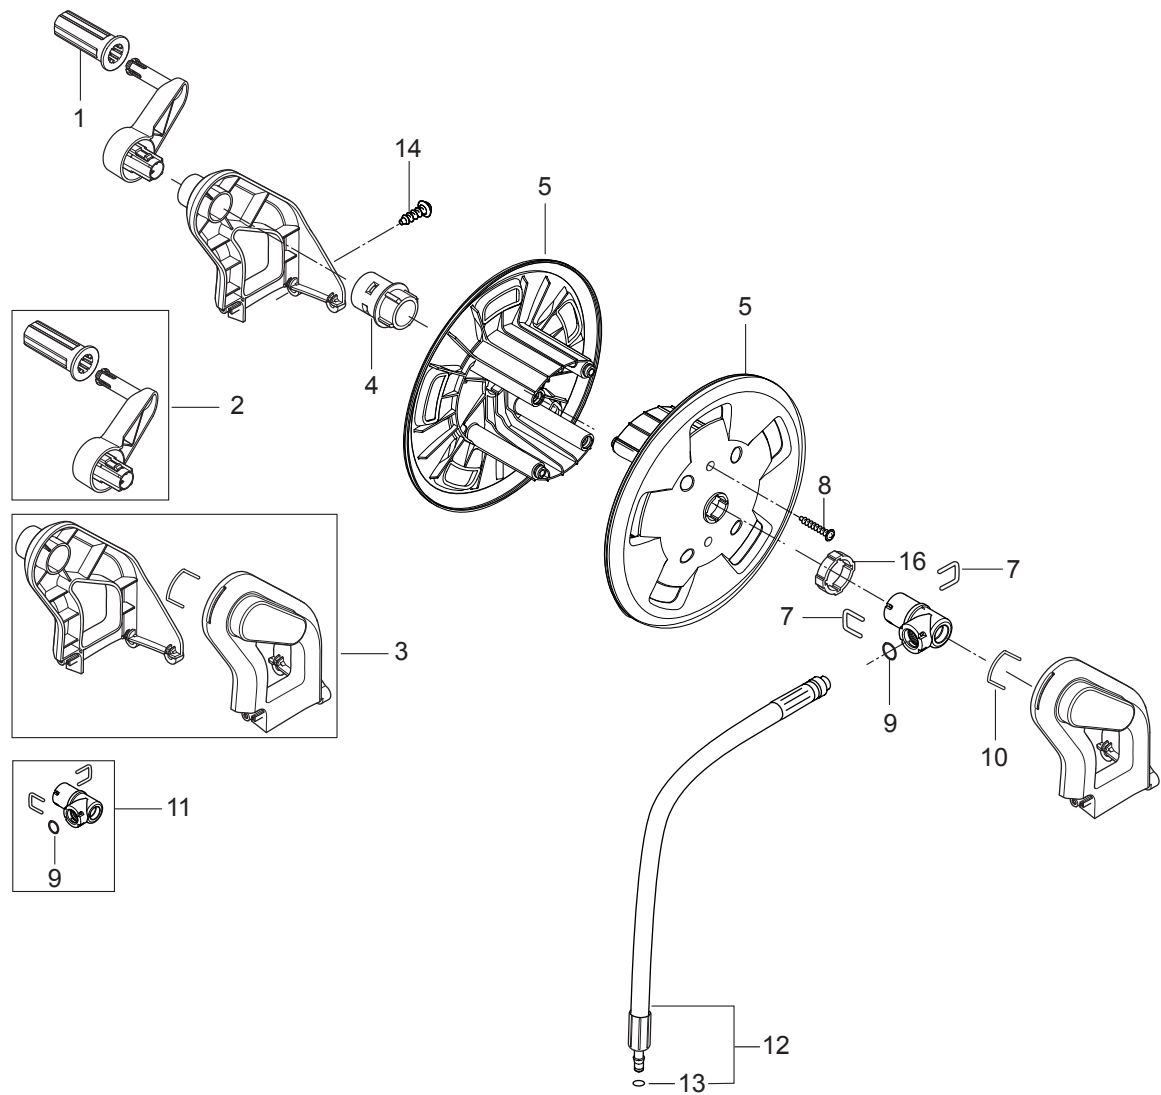

No.	Part No.	Qty.	Description	Part Note
1	128500750	1	HANDLE GRIP	
2	128500751	1	HANDLE FOR HOSE REEL PRO	
3	128500164	1	HOSE REEL SUPPORT SP	
4	128500869	1	AXLE FOR HOSE REEL	
5	6528570	2	HOSE REEL	
7	6526487	2	LOCK BRACKET SS	
8	128500595	2	SCREW K50X35 WN1452 BLACK TORX	
9	3002144	1	O-RING 14.3X2.4 NBR 70SH	
10	127440229	1	LOCK BRACKET	
11	127440011	1	ADAPTOR SYSTEM ALTO	
12	128500166	1	CONNECTION HOSE SP	
13	3004108	1	O-RING 5.28X1.78 NITRIL 90 SH	
14	107141838	2	SCREW K50X18 WN1451 BLACK TORX20	
16	128500167	1	WASHER FOR HOSE REEL SP