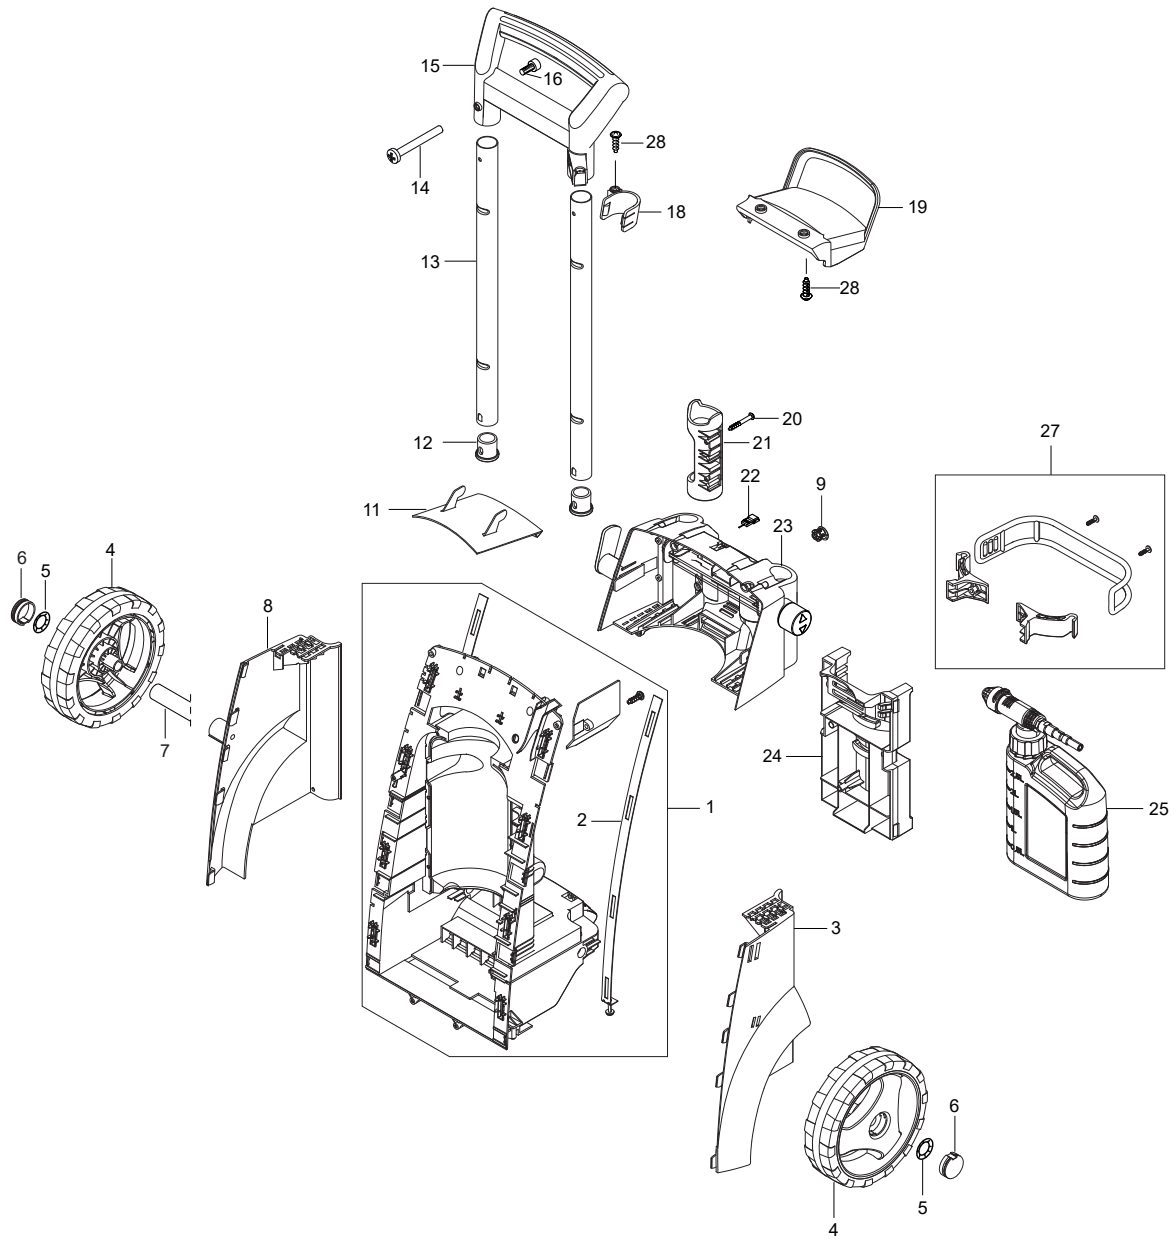

No.	Part No.	Qty.	Description	Part Note
1	128501279	1	CHASSIS BLACK COMPLETE SP	
2	128500128	2	SLIDER COMPLETE SP	
3	128501327	1	SIDE BUMPER LEFT BLACK	
4	128500107	1	NILFISK WHEEL OPEN 200MM SP	
5	11710	2	CLAMPING RING Ø10 1PCS	
6	128500118	2	WHEEL CAP ALU SP	
7	6522842	1	AXLE 15X333 P12476	
8	128500116	1	SIDEBUMBER RIGHT SP	
9	128501674	1	PLASTIC PLUG	
11	128500135	1	UMBRELLA SP	
12	128500134	2	STOP FOR TELESCOPICHANDLE SP	
13	128500133	2	TELESCOPIC TUBES SP	
14	128500130	1	NUT FOR HANDLE M4X35 SP	
15	128500205	1	HANDLE COMPLETE BLUE SP	
16	128500132	2	SCREW M4X8 DZN7985 TX20 SP	
18	128500143	1	LANCE HOLDER TOP SP	
19	128500144	1	HOSE HOOK SP	[1]
20	128500203	1	SCREW K50X45 WN1451 SP	
21	128500136	1	GUN HOLDER SP	
22	6520844	1	CLEANING TOOL BLACK	
23	128500207	1	ACCESSORYSTORAGE XT BLUE SP	
24	128501675	1	REAR COVER INSERT	
25	128501676	1	FOAM SPAYER NILFISK W. 2.5L DET. TANK	
27	128501678	1	RUBBER STRAP KIT 2.5L	
28	1814732	3	SCREW K50X18	

Part Notes:

[1] - Not for machines with hose reel