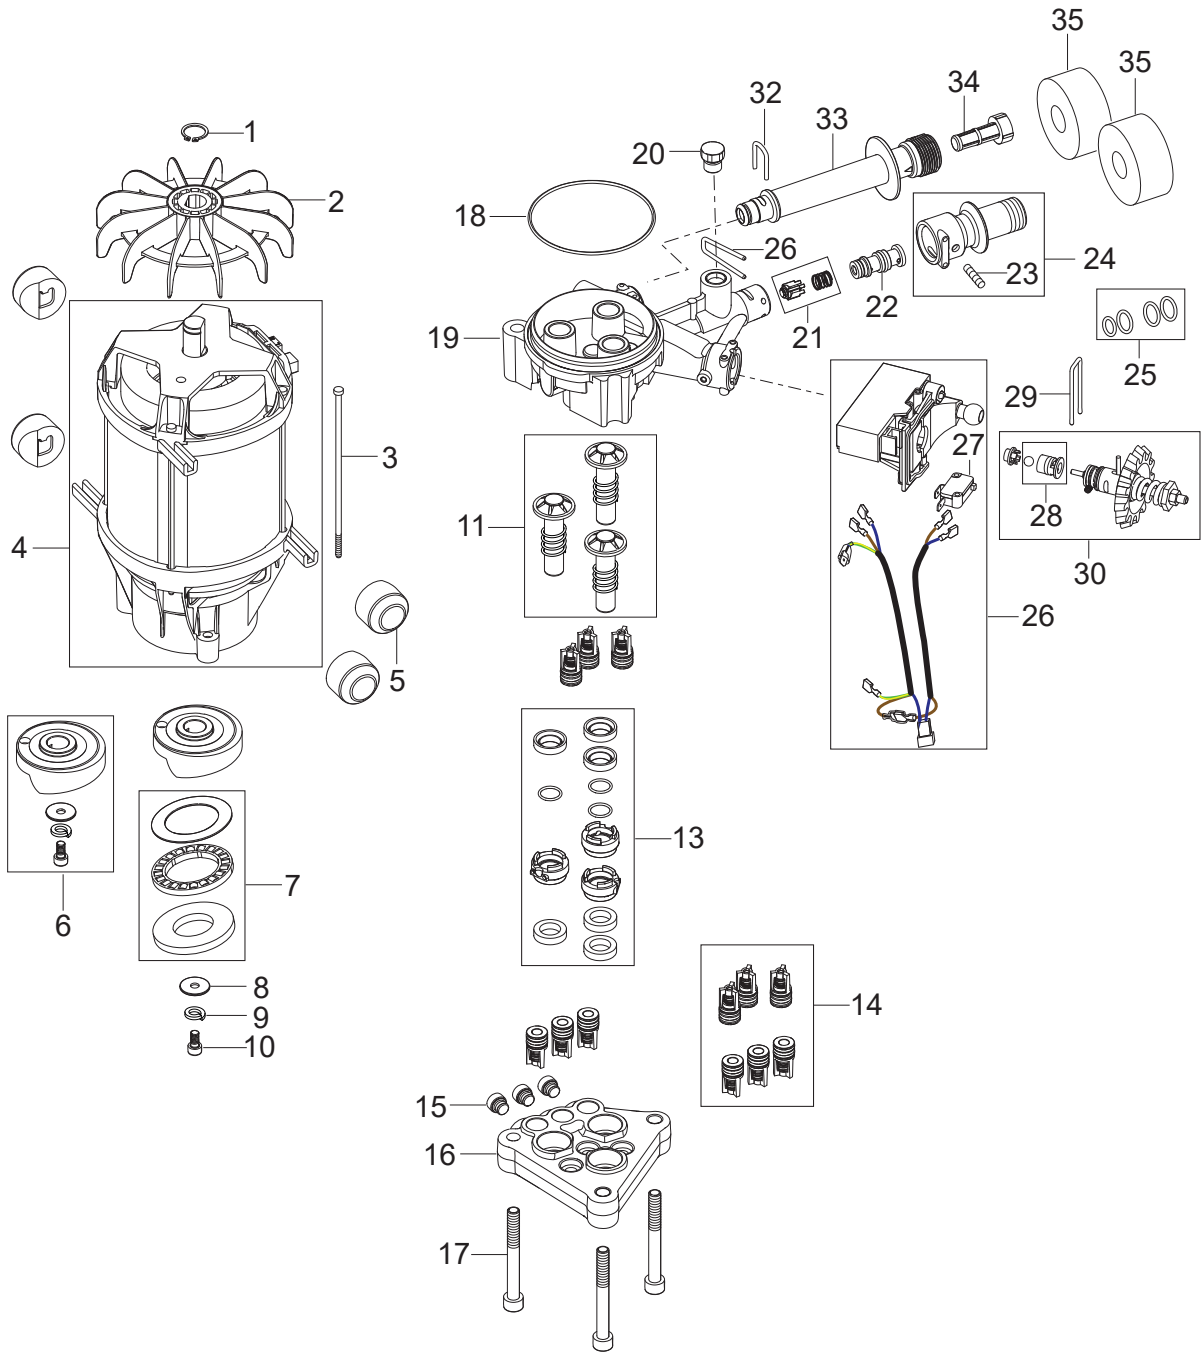

MOTOR PUMP UNIT

MC 2C II

2021.11.05

2021.11.10

No.	Part No.	Qty.	Description	Part Note
0	5218602	1	PUMP OIL HV68 1X1L	
1	127500051	1	LOCK RING	
2	127500040	1	NEW FAN	
3	7180924	4	STUD 145 MM	
4	128500169	1	MOTOR 3.3KW SP	[1]
4	128500979	1	MOTOR 2.9KW	[2]
5	128332334	4	RACK FOR MOTOR	
6	128500173	1	WOBBLE DISC 9.5 DEGREE SP	[3]
6	128500175	1	WOBBLE DISC 8.4 DEGREE SP	[4]
6	128500172	1	WOBBLE DISC 10 DEGREE SP	[5]
7	1119705	1	BEARING REPAIR KIT	
8	127130066	1	WASHER D22XD6.4X1.5	
9	127500050	1	SPRING WASHER	
10	3913	1	SCREW M6X12	
11	301000836	1	PISTON STAINLESS REP.KIT 3PCS	
13	128500179	1	REP SEALING SYS STAINLESS SP	
14	6526026	1	VALVE SYSTEM REPAIR KIT	
15	6528586	3	PLUG WITH O-RING	
16	128501662	1	CYLINDER HEAD AL MACHINED PRO19	
17	1814597	3	CYLINDER SCREW M8X70 DIN 912-8.8 ZN	
18	3003654	1	O-RING 80X2 NBR 70SH	
19	128500981	1	CYLINDER BLOCK W/O MANOMETER	
20	128501683	1	PLUG WITH O-RING	
21	128500183	1	NON RETURN VALVE SP	
22	128501681	1	INJECTOR D3	[6]
22	128501680	1	INJECTOR D6	[7]
23	128500242	1	M5 SCREW DIN916 SP	
24	128500186	1	DYNAMIC OUTLET STANDARD SP	
25	128501660	1	O-RINGS KIT F. INJECTOR AND INSERT	
26	128500188	1	MICRO SWITCH BOX SYSTEM SP	
27	128500196	1	MICROSWITCH SP	
28	128500190	1	EASY START SP	
29	128500191	1	LOCK BRACKET SP	
30	128501682	1	VALVE PISTON COMPLETE	
31	6525619	1	LOCK BRACKET. SMALL	
32	128500200	1	LOCK BRACKET SP	
33	128500194	1	WATER INLET SP	
34	128500195	1	INLET FILTER MESH SP	
35	126486792	2	FOAM SEAL FOR OUTLET & INLET	

Part Notes:

- [1] - MC 2C-150/650
- [2] - 120-520, 140-610
- [3] - MC 2C-140/610
- [4] - MC 2C-120/520, MC 2C-150/650 EXPT
- [5] - MC 2C-150/650, MC 2C-150/650
- [6] - MC 2C-120, MC 2C-150
- [7] - MC 2C-140