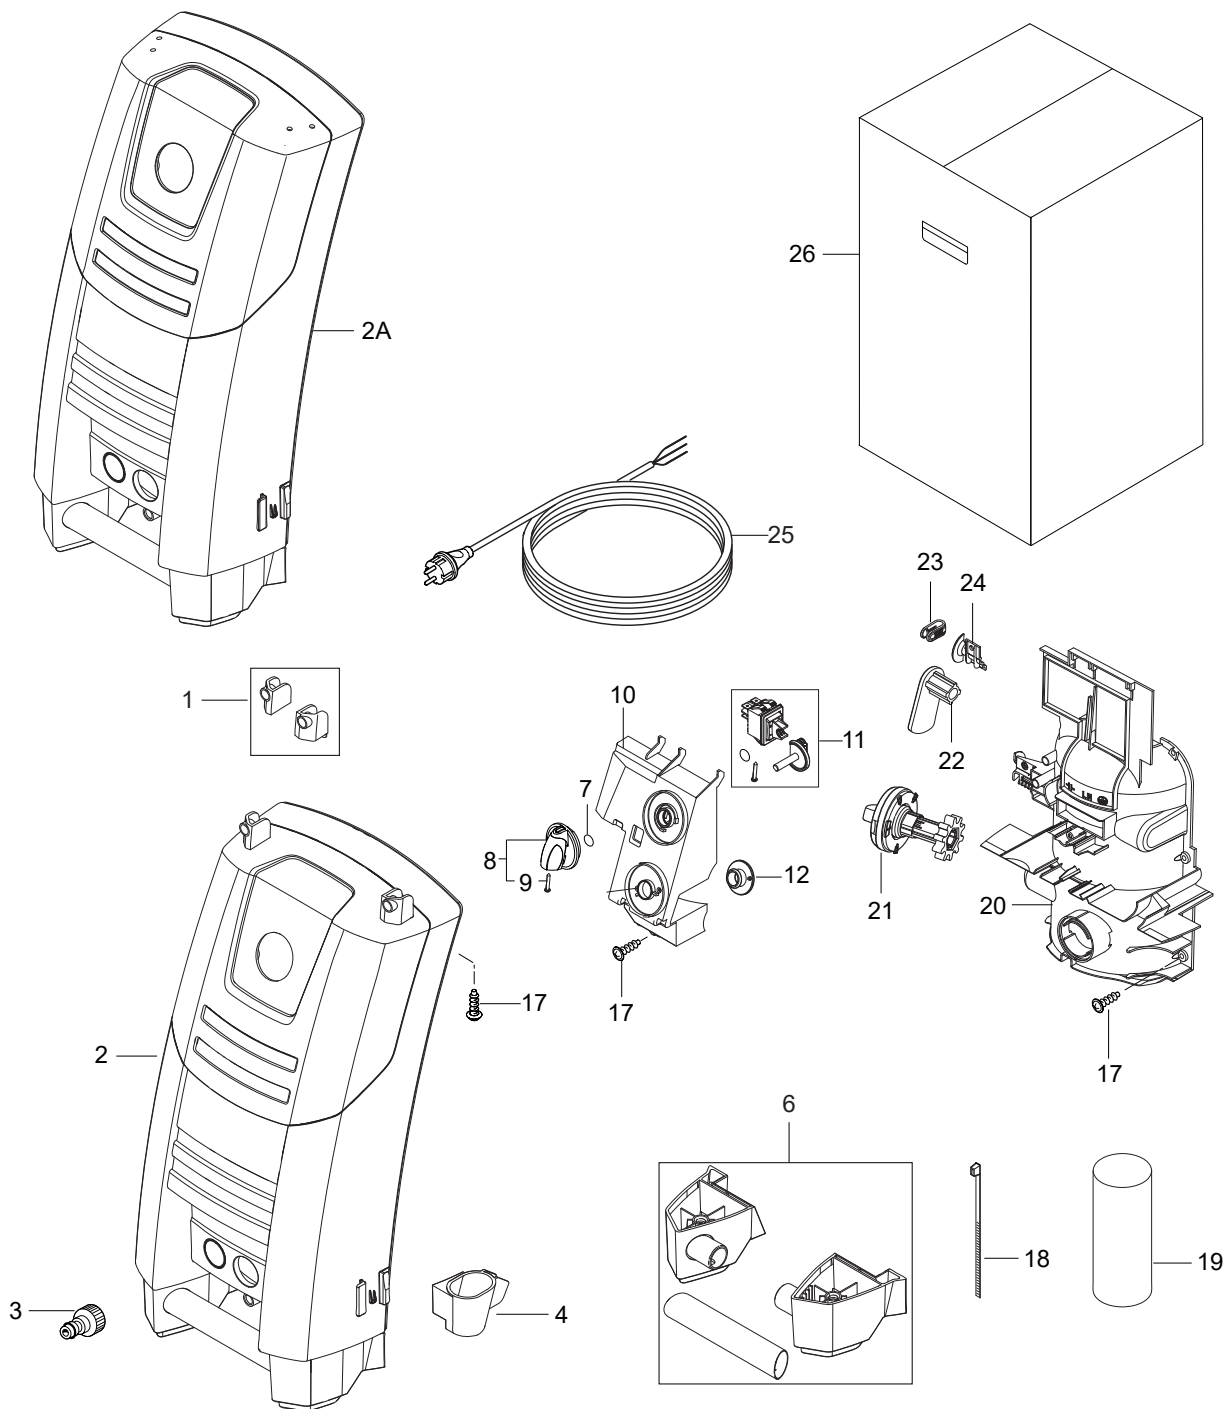

PARTS LIST

TABLE OF CONTENTS

Overview front.....	1
Overview back.....	3
Motor pump unit.....	5
Motor pump unit - X.....	7
Hose reel.....	9
Default accessories.....	11

No.	Part No.	Qty.	Description	Part Note
1	128500146	1	BRACKET F.HOSEREEL HOLDER SP	
2A	128501667	1	FRONT CABINET KIT MC 2C	
2	128501668	1	FRONT CABINET KIT WITH HOLE MC 2C	[1]
3	1402809	1	GARDENA COMPATIBLE MALE COUPLING 3/4	
4	128500228	1	LANCE HOLDER DOUBLE BOTTOM SP	
6	128500105	1	HIGH FOOT WITH GRIP SP	
7	9868	1	O-RING 10.2X2.5 NBR 70SH	
8	909100204	1	ROTARY KNOB 6X5 ALTO BLUE	
9	32526	1	TREAD-CUTTING SCREW 2.9X19 C ISO 1483 ZN	
10	128501271	1	SWITCHBOX SP	
11	128500978	1	PRO MAIN SWITCH KIT	
12	128501672	1	RUBBER PLUG	
17	107141838	10	SCREW K50X18 WN1451 BLACK TORX20	
18	1814741	2	CABLE TIE	
19	128500148	1	CAPACITOR 50UF 450V DI. SP	
20	128501276	1	MOTOR SHIELD FRONT SP	
21	128501673	1	KNOB FLOW REGULATION BLACK	
22	128500155	1	ROTARY CABLE HOOK BLACK SP	
23	128500122	1	CABLE CLIP 16A SP	
24	128500121	1	CABLE RELIEF P12374 SP	
25	128500123	1	CABLE W PLUG L.5000 EU SP	
25	128500125	1	CABLE W PLUG L.5000 GB SP	[2]
25	128500896	1	PVC CABLE W.PLUG EU SP	
25	128500899	1	PVC CABLE W.PLUG 5000 GB SP	
25	128500900	1	PVC CABLE W.PLUG AU/NZ SP	
26	128500223	1	BOX POSEIDON2 10PCS SP	